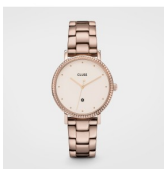

Cluse CW0101209009 ladies' watch

Display Type: Analogue
Strap Material: Stainless steel
Strap Colour: Pink
Case width [mm]: 33

[BUY NOW](#)